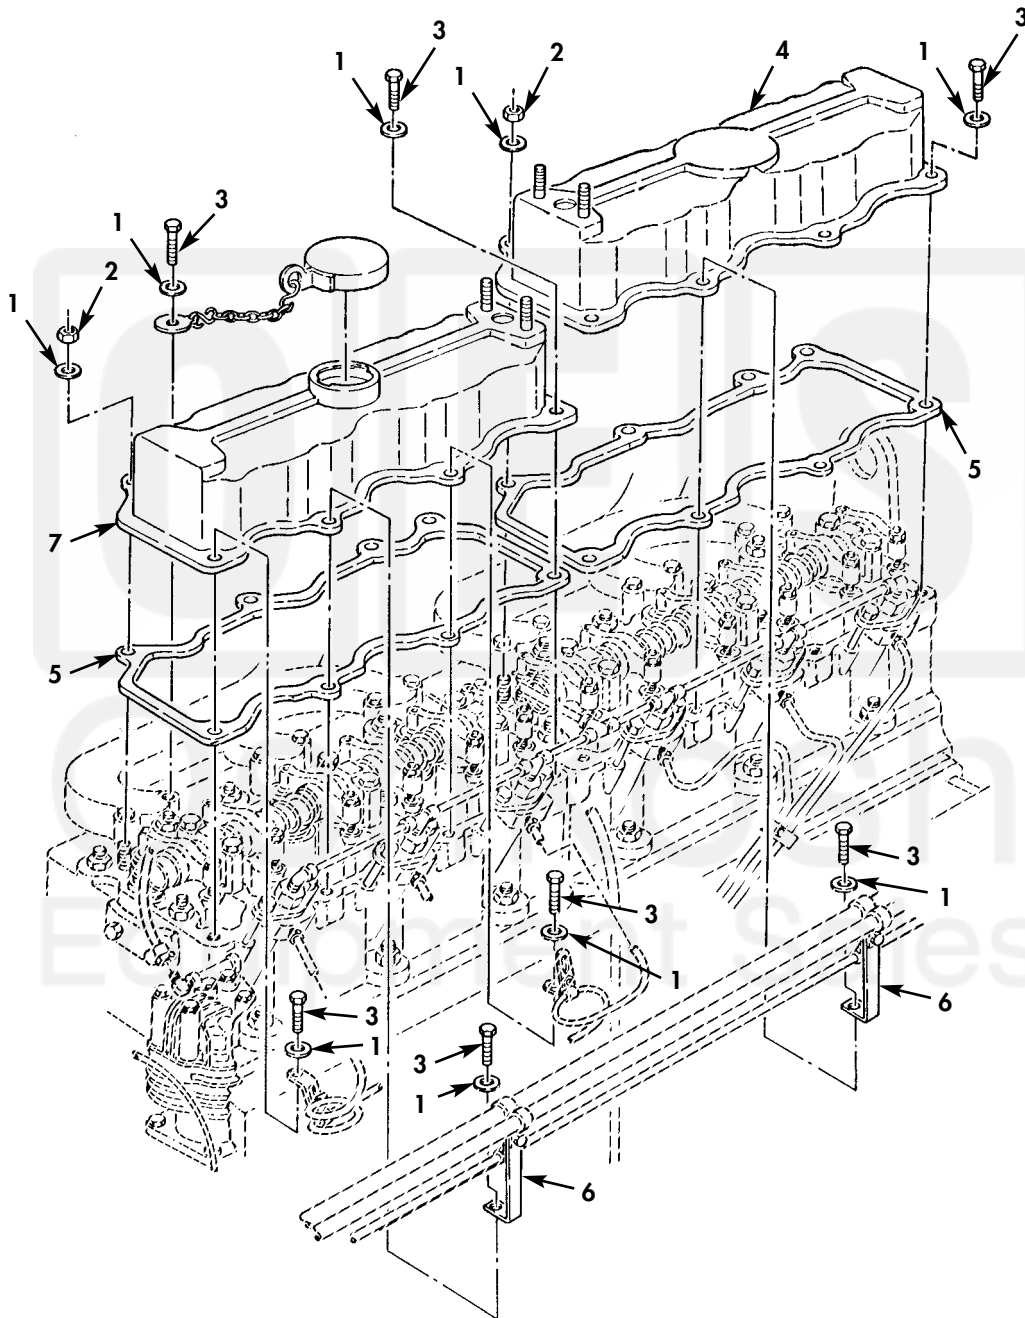

FIELD AND SUSTAINMENT MAINTENANCE
REPAIR PARTS AND SPECIAL TOOLS LIST

TRUCK, CARGO: 2-1/2-TON, 6X6, M44A2 SERIES TRUCKS (MULTIFUEL)

Figure 6. Rocker Arm Covers and Related Parts.

(1) ITEM NO	(2) SMR CODE	(3) NSN	(4) CAGEC	(5) PART NUMBER	(6) DESCRIPTION AND USABLE ON CODE (UOC)	(7) QTY
GROUP 0105 VALVES,CAMSHAFTS,AND, TIMING SYSTEM						
FIG. 6 ROCKER ARM COVERS AND RELATED PARTS						
1	PAOZZ	5310-00-081-4219	96906	MS27183-12	WASHER,FLAT.....	16
2	PAOZZ	5310-00-814-0673	96906	MS51943-33	NUT,SELF-LOCKING,HE.....	2
3	PAOZZ	5306-00-081-9812	19207	10912494	BOLT SELF LOCKING.....	16
4	PAOZZ	2815-00-937-7835	19207	10951263	COVER,ENGINE POPPET.....	1
5	PAOZZ	5330-00-885-5723	19207	10899080	GASKET PART OF KIT P/N 5702678.....	2
6	PAOZZ	5340-00-179-3601	19207	10896326	BRACKET,ANGLE.....	2
7	PAOZZ	5340-00-933-9519	19207	10951262	COVER,ACCESS.....	1

END OF FIGURE